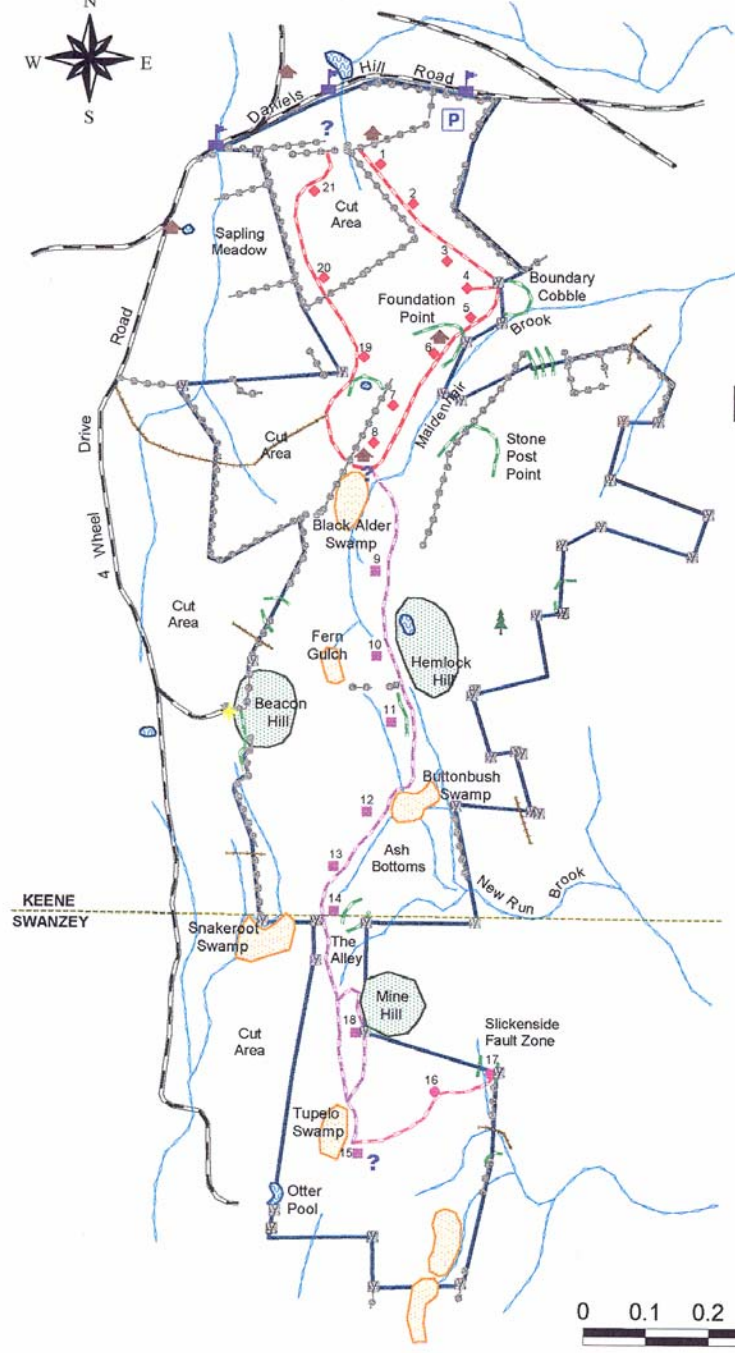

Horatio Colony Preserve

West Hill
Keene/Swanzey
NH

Legend	
	Entrance Gates
	Parking Lot
	Information/Trailsigns
	Airline Beacon
	Old Oak
	Stake/Stones
	Cellarhole/Foundation/House
	Ledges/Points
	Wood/Skid Roads
	Stone Walls
	Red Diamond Trail
	Red Diamond Markers
	Ridgeline Trail
	Ridgeline Markers
	Slickenside Trail
	Slickenside Markers
	Ponds/Pools
	Hills
	Swamps
	Brooks
	Roads
	Town Boundary
	Horatio Colony Boundary